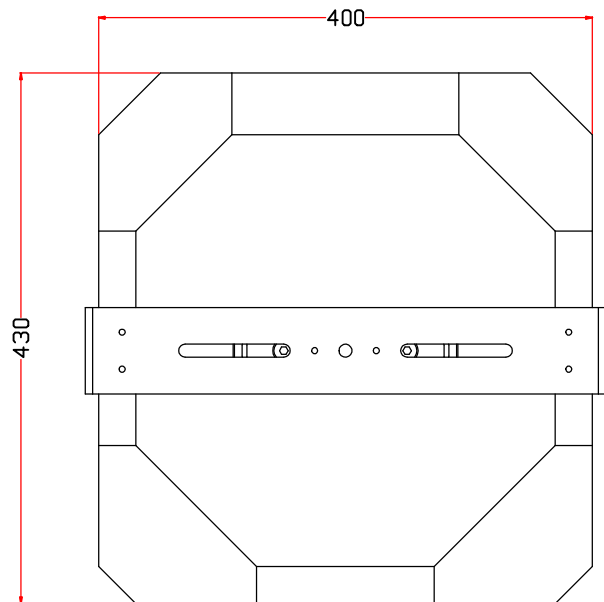

A

0

MODEL	HX12	PN	1010266	UNIT	MM	OF
PART NAME	WOOD CABINET	APPROVED		THIRD ANGLE PROJECTION		
MATERIAL	BIRCH PLY WOOD	DATE	20150304			
SCALE	1:1					
DRAWER	ARTHUR					