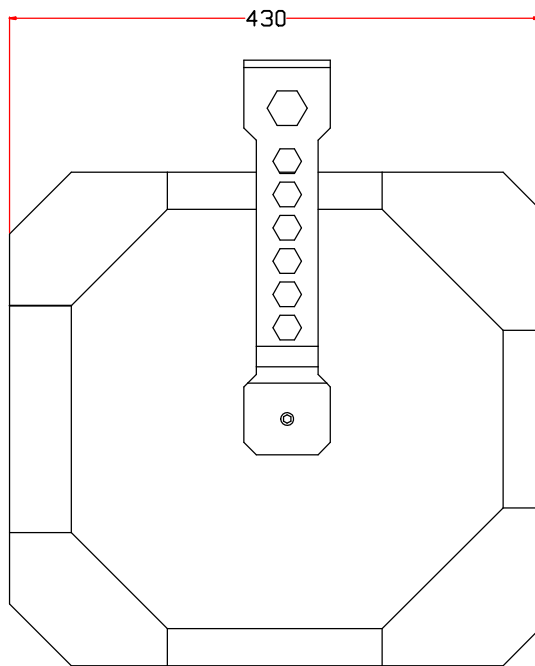

A

0

MODEL	HX12	PN	1010266	UNIT	MM	OF
PART NAME	WOOD CABINET	APPROVED		THIRD ANGLE PROJECTION		
MATERIAL	BIRCH PLY WOOD	DATE	20150304			
SCALE	1:1					
DRAWER	ARTHUR					