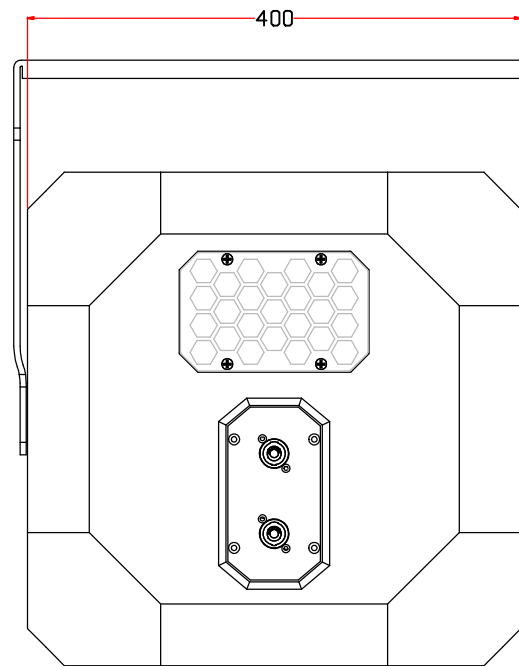

A

0

MODEL	HX12	PN	1010266	UNIT	MM	OF
PART NAME	WOOD CABINET	APPROVED		THIRD ANGLE PROJECTION		
MATERIAL	BIRCH PLY WOOD	DATE	20150304			
SCALE	1:1					
DRAWER	ARTHUR					