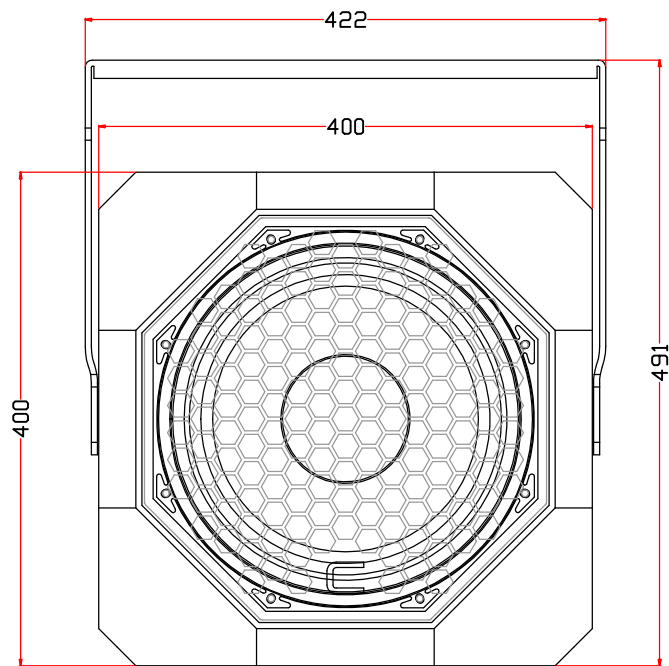

A

0

MODEL	HX12	PN	1010266	UNIT	MM	OF
PART NAME	WOOD CABINET	APPROVED		THIRD ANGLE PROJECTION		
MATERIAL	BIRCH PLY WOOD	DATE	20150304			
SCALE	1:1					
DRAWER	ARTHUR					